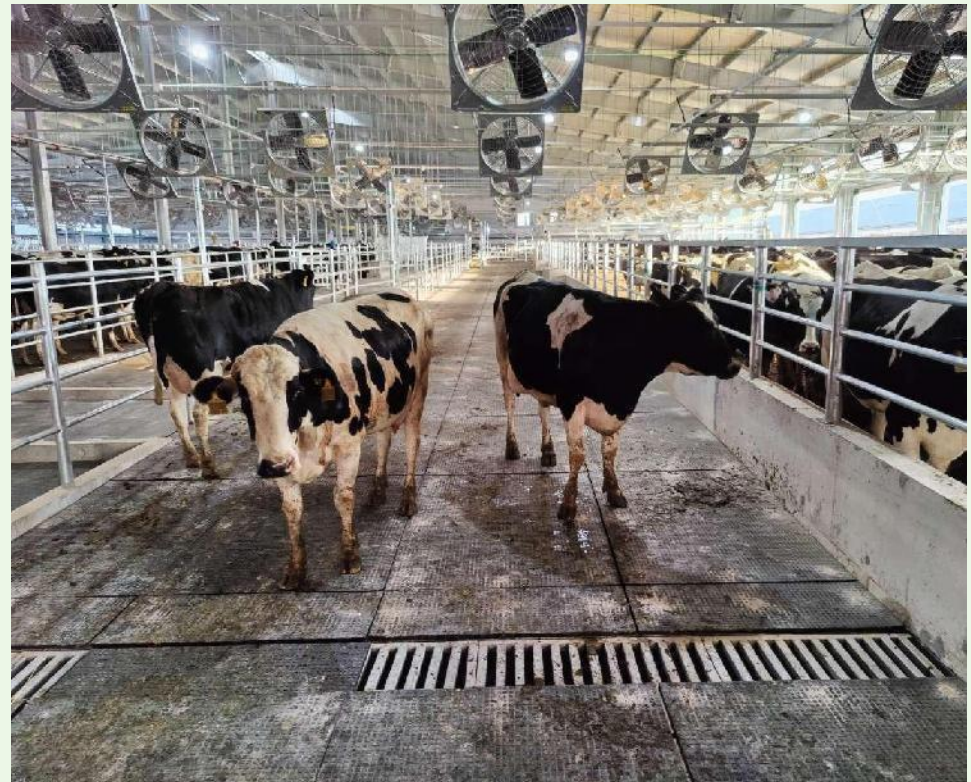

Qingdao Kingstone Industry Co.,Ltd was founded in 2009,located in Huangdao District of Qingdao. It is a modernized enterprise integrating research, development,production and sales. The main products of our company are rubber-plastic floor material, protective mats,safety building material and so on. They are widely used in modern industrial commercial, building, livestock farming, and road traffic safety. All the products are welcomed both in China and overseas, such as Japan, America, Europe, Australia, more than 40 countries and regions.

ПОКРЫТИЕ ДЛЯ ПЕРЕХОДНЫХ ПЛОЩАДОК

WALKING AREA

Антискользящее покрытие предназначено для снижения числа заболеваний копыт и суставов из-за скользкого пола или жесткого бетонного пола на переходных зонах и в преддоильном зале, что повышает активность передвижения КРС, увеличивает молочной продуктивности.

Our non-slip mats are designed to promote movement and prevent cows from falling when milking or passing through corridors and waiting areas. They reduce cows stress and improve claw health and sure-footedness, help the cows respond with higher activity and better productivity.

1. Suitable for milking parlor, holding area, walking areas with or without scraper.
2. DLG-approved, come with excellent Deformability /Elasticity, Permanent Tread Load, Abrasion, Acid resistance.
3. The grid resistant abrasion surface provides traction and reduce falls, and rivets holes with concave design avoiding hurt cow claw.
4. Claw sinks in when the cows walking on it, which make the cows feel comfort and safe. If the walking alley has a manure scraper, it is recommended to use a rubber mat with a groove on the back.