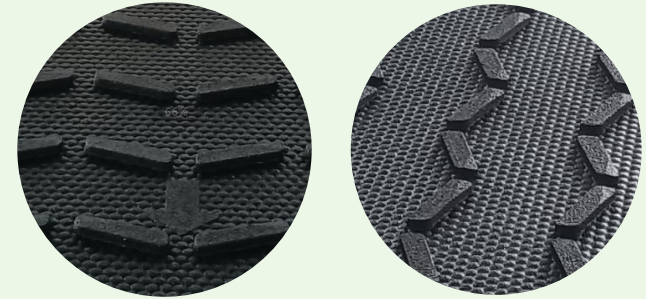

Our non-slip mats are designed to promote movement and prevent cows from falling when milking or passing through corridors and waiting areas. They reduce cows stress and improve claw health and sure-footedness, help the cows respond with higher activity and better productivity.

1. Suitable for milking parlor, holding area, walking areas with or without scraper.
2. DLG-approved, come with excellent Deformability /Elasticity, Permanent Tread Load, Abrasion, Acid resistance.
3. The grid resistant abrasion surface provides traction and reduce falls, and rivets holes with concave design avoiding hurt cow claw.
4. Claw sinks in when the cows walking on it, which make the cows feel comfort and safe. If the walking alley has a manure scraper, it is recommended to use a rubber mat with a groove on the back.

ПОКРЫТИЕ ДЛЯ ПАНДУСОВ

RUBBER MAT FOR SLOPE WALKWAY

1. Подходит для наклона пандуса более 6%.
2. t3. Антискользящая поверхность обеспечивает превосходное сцепление и снижает риск падения, Удобно подниматься и спускаться по пандусам.

1. suitable for slopes above 6% grade.
2. V-shaped rib profile could promote the drainage of liquids.
3. The grip resistant pattern provide excellent traction and reduce falls, allow cows to easily navigate slopes in both directions.