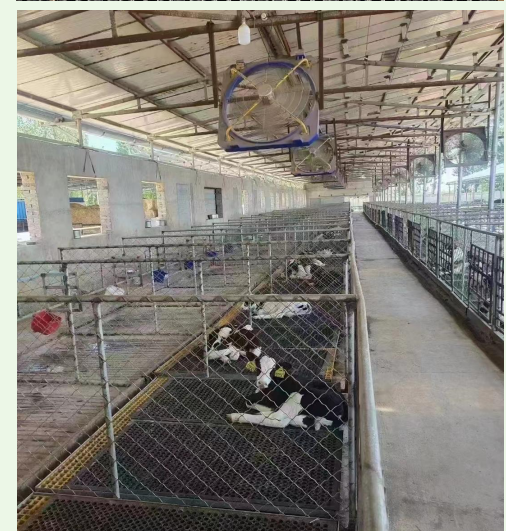

ГАЛЕРЕЯ APPLICATION