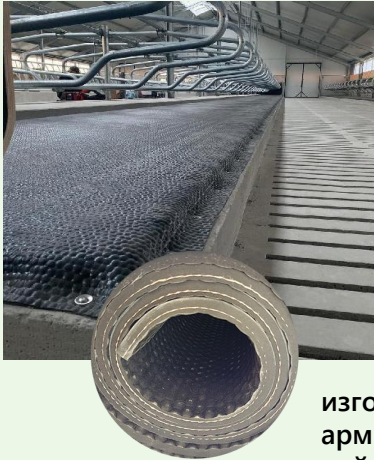

РУЛОННЫЙ МАТРАС

COMFORT ROLL

изготовлены из резины
армированной
нейлоновыми нитями

РАЗМЕР SIZE:

РЕЗИНОВЫЙ ВЕРХНИЙ СЛОЙ:

ДЛИНА И ШИРИНА ПО ФАКТИЧЕСКИМ ЗАМЕРАМ, ТОЛЩИНА 6/8/10 ММ

ВНУТРЕННИЙ СЛОЙ:

УПЛОТНЕННАЯ ГУБКА, РАЗМЕР И ПЛОТНОСТЬ ПО ЗАКАЗУ.

Rubber thickness: 6mm/8mm/10mm ,
customized acceptable

Foam base: 1.2m*1.8m*30/40/50mm,customized
acceptable

DLG ТЕСТ

Deformability and elasticity

In new condition (++)

Following permanent tread load (++)DIN 3763 class 3

Permanent tread load

no noticeable wear (+)

No lasting deformation (++)

1. Подходят для стойловой зоны КРС.
  2. Антискользящая поверхность предотвращает падений скотов, обеспечивает комфорт в стойле на долгое время.
  3. В комплекте резиновый верхний слой, губчатый уплотненный внутренний слой и крепежи, комфортный но износостойкий.
  4. Возможно изготовление по индивидуальными размерами.
1. Designed for tie stalls and free stalls.
  2. Slip-resistant design, which can prevent cattle from falling down and facilitates cow sleep.
  3. Jointless roll system, sealed foam and perfect water tightness can preventing infiltrations.
  4. Solid rubber surface combined with sponge ensures it is the most comfortable bed mat, skin-friendly and gentle on the joints.
  5. Flexible size design can meet different requirements.