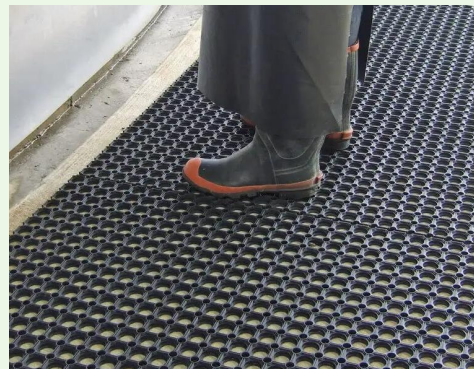

ГАЛЕРЕЯ APPLICATION