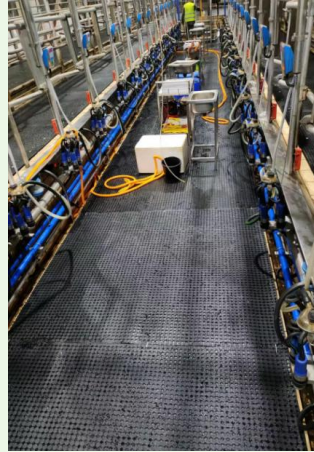

МАТЫ ДЛЯ ТЕЛЯТ

CALF FLOORING

1. Подходят для домиков телят, транспортных машин и рабочих мест в ферме.
2. Теплозащитные, антискользящие, противоусталостные для телят также и для работников
3. Крупноячеистая поверхность обеспечивает дренаж и удобность очистки.

1. Suitable for calf pens/boxes, cattle trucks, and milking parlors where people standing.
2. Improves calves health by keeping them warm and keeping waste off. Offers a superb cushioning and relieves tired calf legs and back.
3. Provides anti-slip effect and relieves worker' s fatigue.
4. Large holes provide efficient drainage, easy to clean.