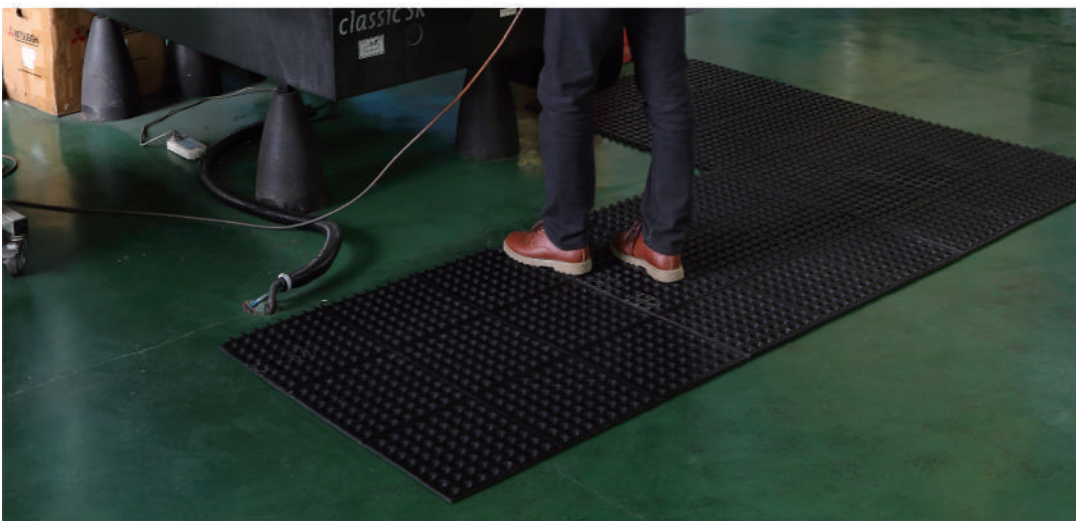

Item型号:

KM104-1	3'x3'x3/8"
KM104-2	3'x3'x5/8"
KM104-3	1mx1mx16mm
KM104-4	3'x3'x1/2"

Material材质:

NR, NBR, Recycled rubber
天然橡胶, 丁腈橡胶, 再生橡胶

KING MAT INTERLOCK 拼接型防滑垫

Product Construction & Features

- Available for workshop, kitchen, factory, and deck.
- Can fit together to cover a larger area.
- With beveled edges in yellow or black.
- Easy to clean and install thanks to its light weight.

- 适用于工厂车间, 厨房, 户外以及其他工业地区等。
- 锁扣橡胶地板, 可相互连接, 铺设面积灵活多样。
- 有黄色和黑色两种边条可供选择。
- 重量轻, 方便安装和清洗。

KING MAT UTE UTE防滑垫

Product Construction & Features

- Ideal for use in truck trays, utes, vans, and other wet areas.
- The holes on the surface are linked by very small channels that provide great drainage.
- Small suction cups on the underside of the mat work to keep the mat in place.
- Can be easily trimmed to the correct size or shape.

- 适用于卡车, 货车后斗, 以及其他湿滑区域。
- 疏水孔由十字坑道相连, 能够快速排水, 保持表面干燥。
- 背面的小吸盘设计, 可以使垫子牢固地附着在车厢地板上。
- 可根据需求裁剪成不同尺寸。

Item型号:

KM111	1.2mx1.83mx10mm
KM111R-1	0.91mx10mx10mm
KM111R	1.83mx10mx10mm
KM111P	300x300x10mm

Material材质:

NR, NBR, Recycled rubber
天然橡胶, 丁腈橡胶, 再生橡胶