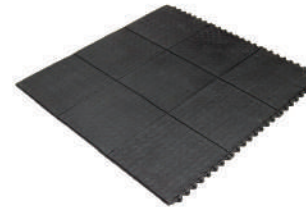

Item型号:

KA104 914x914x16mm

Material材质:

NR, NBR, Recycled rubber

天然橡胶, 丁腈橡胶, 再生橡胶