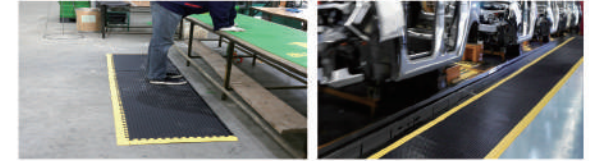

ANTI-FATIGUE MAT PUZZLE 拼接型抗疲劳垫

Product Construction & Features

- Commonly used in workshops, picking areas and manufacturing/assembly units.
- Dome cell structure offers bounce back support.
- Puzzle mat can fit together to cover a large area.
- Anti-static composition ensures worker's safety.