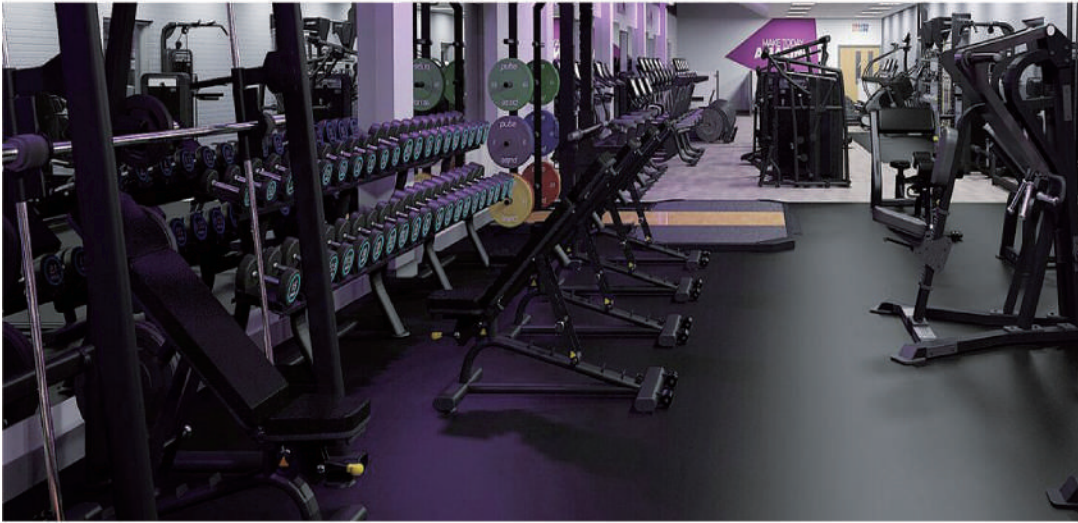

Item型号:

KG101 1000x1000x10mm

KG102 1000x1000x10mm

Material材质:

NR, Recycled rubber

天然橡胶, 再生橡胶

GYM MAT SOLID

耐用型健身房垫

Product Construction & Features

- Ideal for use as rubber gym flooring in any home or small business.
- Protects heavy gym equipment and hard floors from damage.
- Made from high quality rubber to absorb vibration and break noise.
- Available with straight and puzzle shaped edges.

- 适合用在家庭或小型区域的健身房地板。
- 保护重健身器材和硬地板不受损坏, 节约地板和健身器材的维护成本。
- 使用清水或温和的家用清洁剂清洁橡胶地板。
- 直边款和拼图款, 两种款式可供选择。

Item型号:

KG103-1 500x500x20mm

KG103-2 500x500x30mm

KG103-3 500x500x50mm

Material材质:

SBR, EPDM

丁苯橡胶, 三元乙丙橡胶

GYM MAT SPRING

超弹健身房垫

Product Construction & Features

- Ideal for commercial gyms, fitness centers, residential home gyms and pet care facilities.
- EPDM wear layer surface offers good durability.
- Granular rubber underlayment offers ideal bounce-back and sound-deadening attributes.
- Improved joint protection during fitness exercises.

- 适合铺设于商业健身房, 健身中心, 家庭健身区以及宠物护理区。
- 表层的EPDM橡胶耐磨层使橡胶垫更耐用。
- 橡胶颗粒垫层具有良好的弹性和消音功能。
- 具有减震功能, 可有效保护关节并减少疲劳感。

GYM MAT GRID

拼接型健身房垫

Product Construction & Features

- Ideal for commercial gyms, residential home gyms and pet care facilities.
- Multi-nub back fight foot fatigue.
- Solid surface with grid pattern-non-slip.
- Edge ramp help prevent tripping and provide easy access for wheeled equipment.
- Built in connector strips for easy expansion.

- 适用于商业健身房, 家庭健身区以及宠物护理区。
- 背部特殊结构设计, 让垫子富有弹性, 起到很好的舒缓疲劳作用。
- 表面的腐蚀花纹有良好的防滑性, 避免摔倒。
- 带斜坡的边条可以防止绊倒, 同时也有利于小车通过。
- 每张垫子带有拼接扣, 方便大面积铺设。

Item型号:

KA104 914x914x16mm

Material材质:

NR, NBR, Recycled rubber

天然橡胶, 丁腈橡胶, 再生橡胶