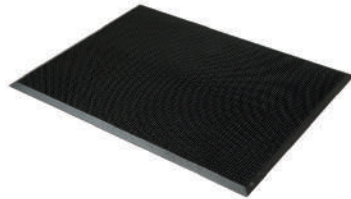

Item型号:

- KD101-1 610x810x15mm
- KD101-2 810x1000x15mm
- KD101-3 910x1830x15mm

Material材质:

NR, Recycled rubber

天然橡胶,再生橡胶